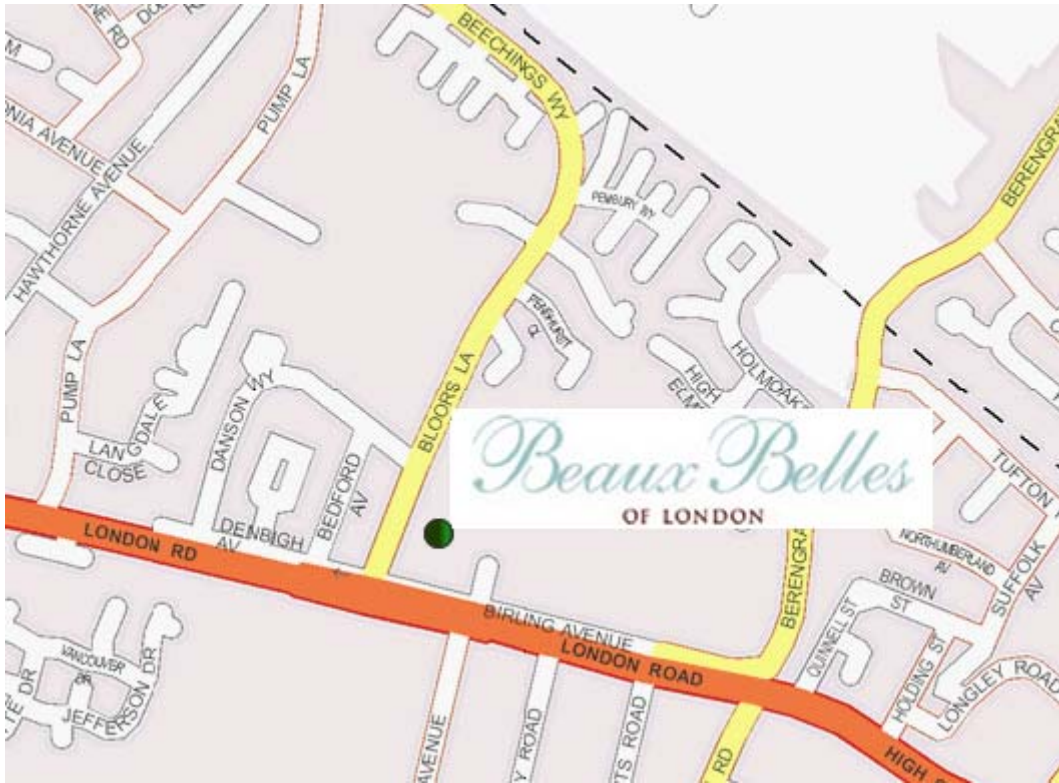

# Beaux Belles

OF LONDON

Website Acknowledgement: "Multimap.com, Digital Map Data © Bartholomew 2003,  
©eMapSite.com Ltd. All rights reserved"

## Travelling to Beaux Belles from London direction

- Exit the M2 at junction 4, signposted Gillingham
- At the roundabout take the 1st exit onto Hoath Way - A278 (signposted Gillingham)
- Continue onto Hoath Way - A278.
- At the roundabout take the 2nd exit continuing on Hoath Way - A278 (signposted Gillingham Town Centre)
- At roundabout take the 2nd exit continuing on Hoath Way - A278
- At Bowaters Roundabout (large Tesco on right hand side) take the 3rd exit onto London Road - A2 (signposted Sittingbourne)
- At the first junction with traffic lights turn left into Bloors Lane
- Beaux Belles of London Ltd is approximately 100 metres down Bloors Lane on the right hand side.
- Turn in through grey steel gates.